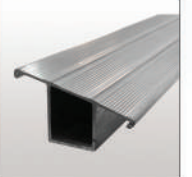

MNO.101 ALUMINIUM TROLLEY STEP LADDER

'C' SECTION SIDE RAILS
 67 mm strong side rails made up of high tensile aluminium alloy

FLAT STEPS
 63mm fully serrated steps ensures antislip surface and firm grip placed at 12"

WHEELS
 4 nos. Swivel type wheels with brakes for easy maneuverability

PLATFORM
 Aluminium slip resistant platform of 18" x 24" on top for convenient standing

AVAILABLE SIZES

Platform height	Total height of ladder	Max working height
3ft (0.915M)	5ft (1.52M)	9ft (2.74 M)
4ft (1.22M)	6ft (1.83M)	10ft (3.05 M)
6ft (1.83M)	8ft (2.44M)	12ft (3.66 M)
8ft (2.44 M)	10ft (3.05M)	14ft (4.27 M)
10ft (3.05 M)	12ft (3.66M)	16ft (4.88 M)
12ft (3.66 M)	14ft (4.27M)	18ft (5.49 M)
14ft (4.27 M)	16ft (4.88M)	20ft (6.1 M)
16ft (4.88 M)	18ft (5.49M)	22ft (6.71 M)
18ft (5.49 M)	20ft (6.1M)	24ft (7.32 M)